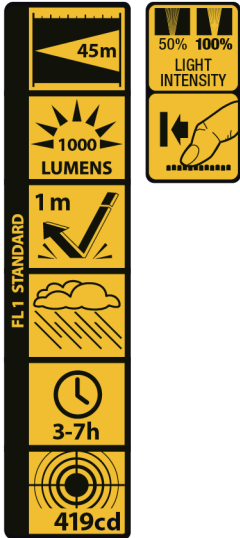

2x 10 Watt LED Working Lamp „Butterfly“ • 1000 Lumen Power

M-WKL-007B

Function
 100% - 50% - Off
 360° completely rotatable
 180° individual COB luminaires can be rotated independently
 COB LED can be switched on independently

LED Type
 2x 10 Watt LED

Light Output
 1000 lumens

Beam Distance
 45m

Run Time
 100% = 3h / 50% = 7h

Water Resistance
 IP20

Material
 Aluminium/plastic

Color
 Black

Battery operated
 4x AA Alkaline included

Dimensions
 20.00cm x 23.00cm x 5.00cm

Packaging
 1 piece in colorbox

EAN
 0884620047740